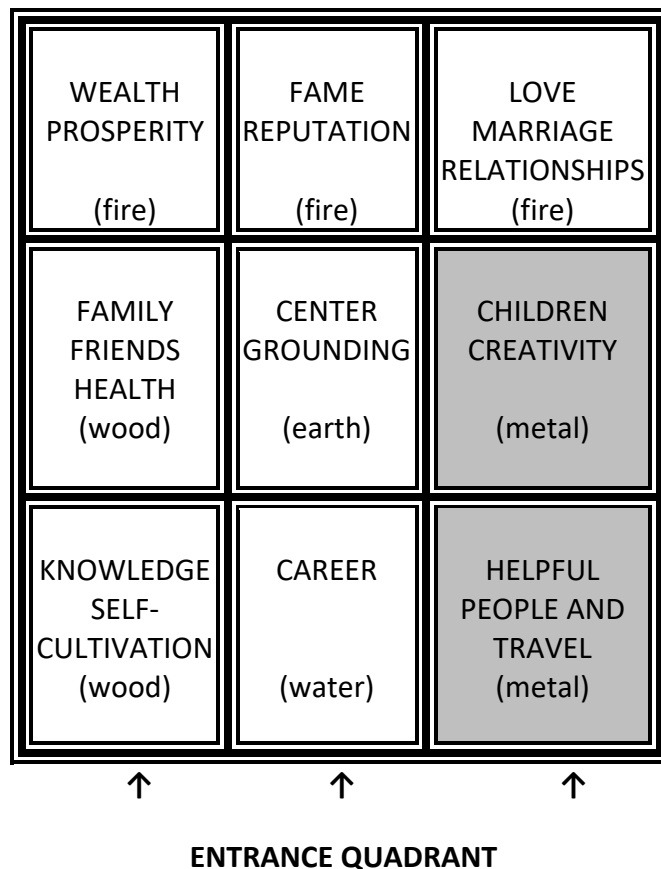

The Children and Creativity area is associated with the qualities of pleasure, generosity, and encouragement. Every home has within it an area for fun, hobbies, special interests, and childlike qualities; an area where the “whimsical” is displayed and celebrated. This area, known as the Children and Creativity area encourages us to fully express ourselves to achieve joy and satisfaction. Parents can also experience this energizing satisfaction while encouraging their children to grow, learn and explore through creative expression. This is an excellent location for a child’s room, desk area, or craft room.

Inside enhancements for the Children and Creativity area:

- Colors white or pastel. (White creates a blank canvas that represents new beginnings, which is perfect for the new school year.)
- Things made of metal, such as furniture, lamps, candle holders, frames, figurines, jewelry. (Metallic colors represent success, taking action, and achievement.)
- Circular shapes
- Art depicting children or made by children
- Supplies used for creating things, such as art and craft materials, and school supplies
- Whimsical, playful, and colorful items, toys, stuffed animals
- Quotes, affirmations and sayings pertaining to Children and Creativity, especially motivational saying about success in school

The Helpful People and Travel area of your home or business is associated with synchronicity, inspiration and confidence. When everything is aligned, people and places give us the inspiration and guidance we need. This is total synchronicity... everything falling into place! The Metal element helps you find solutions to your problems, and to attract supportive people. It is also associated with the love and ability to travel; enhance this area and your synchronicity will help clear the way to travel to locations of your dreams.